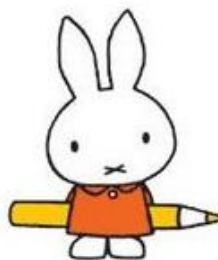

 Miffy

The logo for Miffy, featuring a stylized white rabbit head with orange outlines for the ears and the word "Miffy" in a bold, orange, sans-serif font.

MALETA 7 CARIMBOS
Refª MP7815

BLISTER 5 CARIMBOS
Refª MP5815