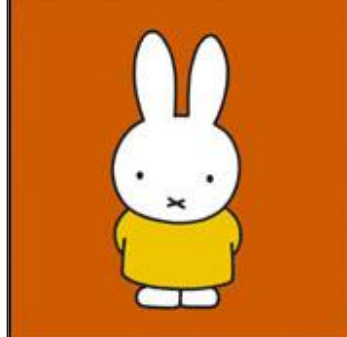

 Miffy

The logo for Miffy, featuring a stylized white rabbit head with orange outlines for the ears and the word "Miffy" in a bold, orange, sans-serif font.

MALETA 7 CARIMBOS
Refª MP7815

BLISTER 5 CARIMBOS
Refª MP5815